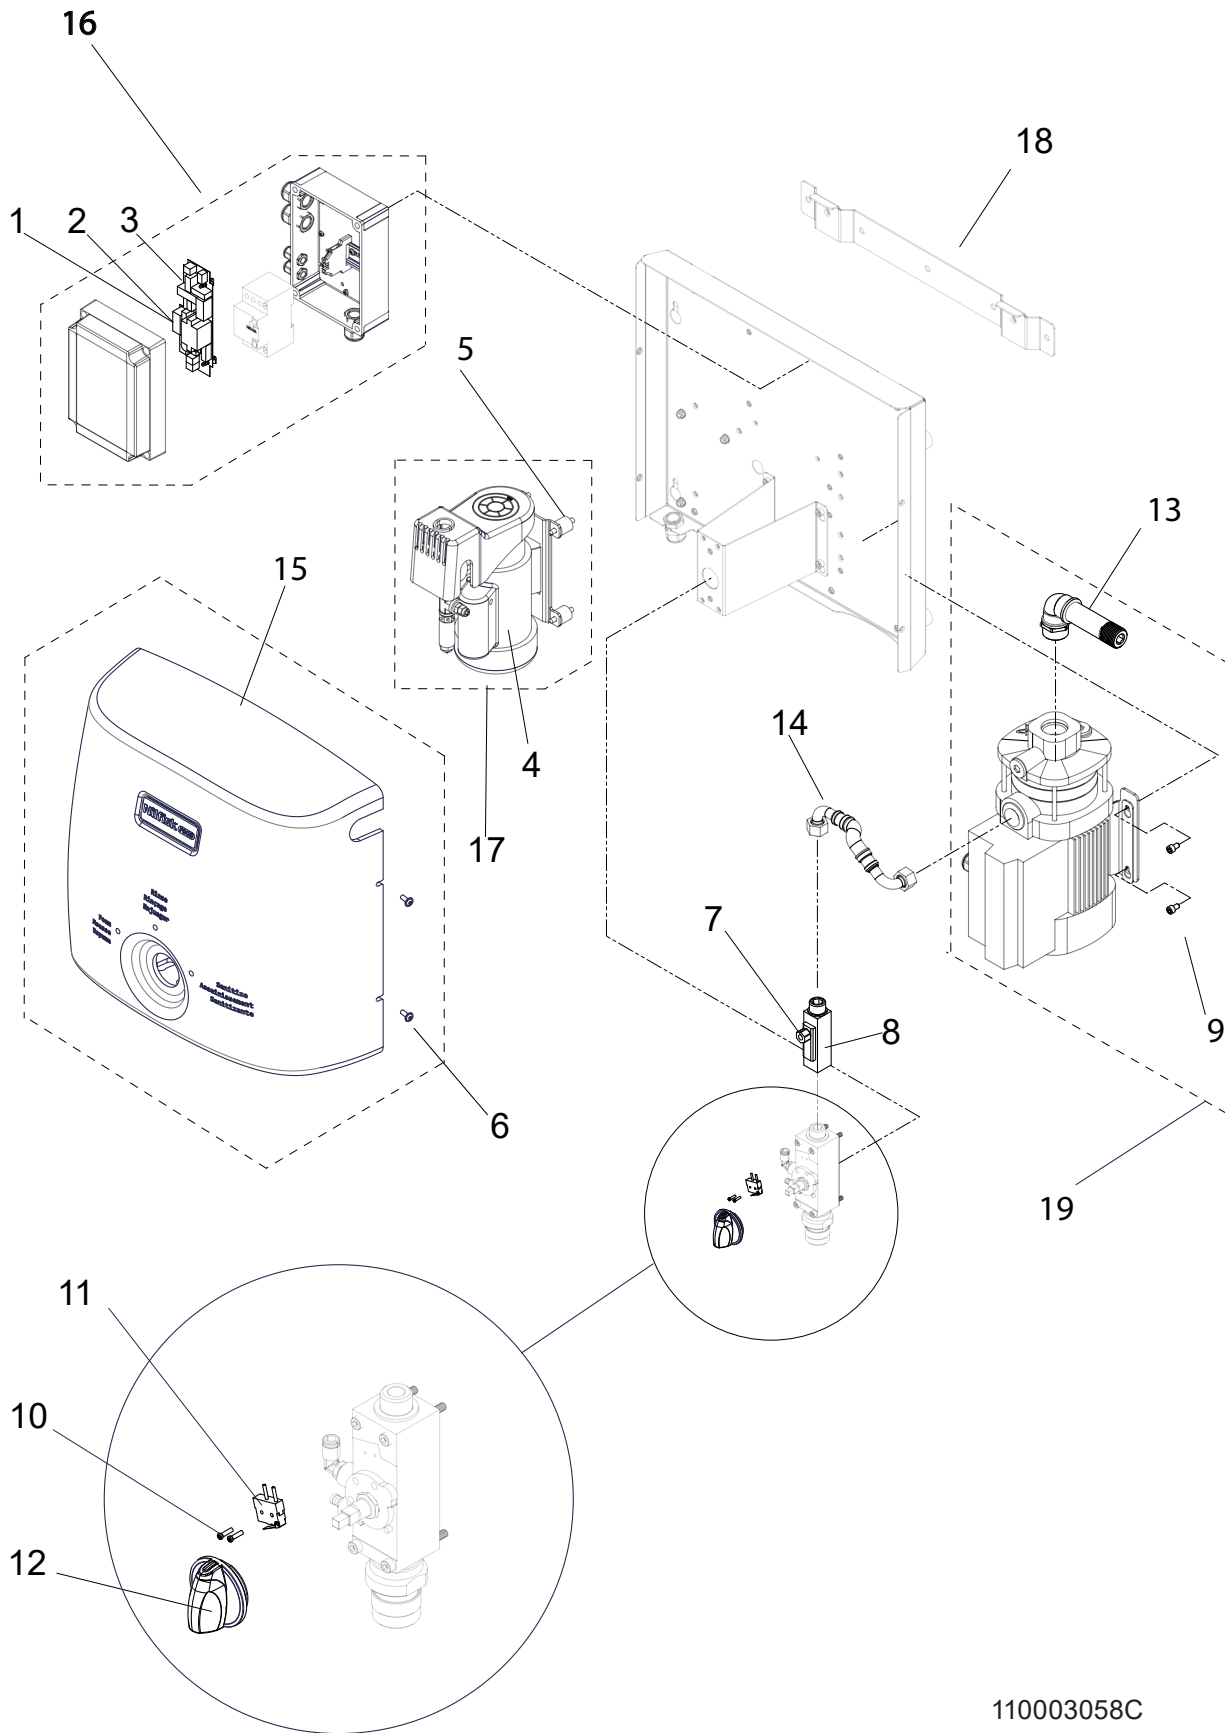

Recommended Spare parts

110003058C

!	Pos./Ref.	Nr. No.	Description Désignation Designación				
•	1	110003742	Fuse 12 A				
•	2	110003743	Fuse 0,315 A				
•	3	110003701	Controller board				
•	4	110003159	Hose Teflon				
	5	110003173	Mounting kit for the compressor				
	6	110003168	Screws for cover				
	7	110003165	Reed switch for Flow switch				
•	8	110002638	Flow switch				
	9	110003169	Screws for pump & bracket				
	10	110003170	Screws for compressor switch				
•	11	110002636	Compressor switch				
	12	110003156	Selector knob				
	13	110003688	Water inlet connection kit				
	14	110005172	SS Braided hose				
	15	110006336	Frontcover cpl.				
	16	110002760	Elbox cpl.				
	17	110003699	Compressor cpl.				
	18	110002629	Wall bracket cpl.				
	19	110003697	Pump cpl. 50 Hz				
	19	110003698	Pump cpl. 60 Hz				

110003230

!	Pos./Ref.	Nr. No.	Description Désignation Designación				
*	1	110003096	Air Check valve				
•							
*	2	110004434	Product check valve				
•							
*	3	110005516 (110002952)	O-ring kit				
	4	110002501	Selector valve axel				
*	5	110005516 (110002956)	O-ring kit				
	6	110005516 (110003172)	O-ring kit				
	7	110003156	Selector knob				
		110002633	Block cpl.				
	8	110003205	Mounting kit for cart				
	9	110003204	Mounting kit for unit on cart				
	10	110003197	Mounting kit productholder				
	11	110003207	Mounting kit for caster				
	12	110003206	Mounting kit for wheels				
	13	110003177	Castor cpl.				
	14	110003176	Back wheel cpl.				
	15	110002985	Coupler				
	16	110004658	Bracket for nozzles and cables				
	17	110005516 (0635021)	O-ring kit				
	18	110005516 (110002955)	O-ring kit				
	19	110002392	Flexible pressure piece				
	20	110005516 (110002961)	O-ring kit				
	21	110004219	Injector kit				

2. Pumpecurve

96806794 CM1-5 50 Hz

96935536 CM1-5 60 Hz

3. Installation

110004860A

Printed in Denmark

No.: 110003669Z 08/2019
Serial no: 104.01.000XXX

© 2014 All rights reserved
Distributor: