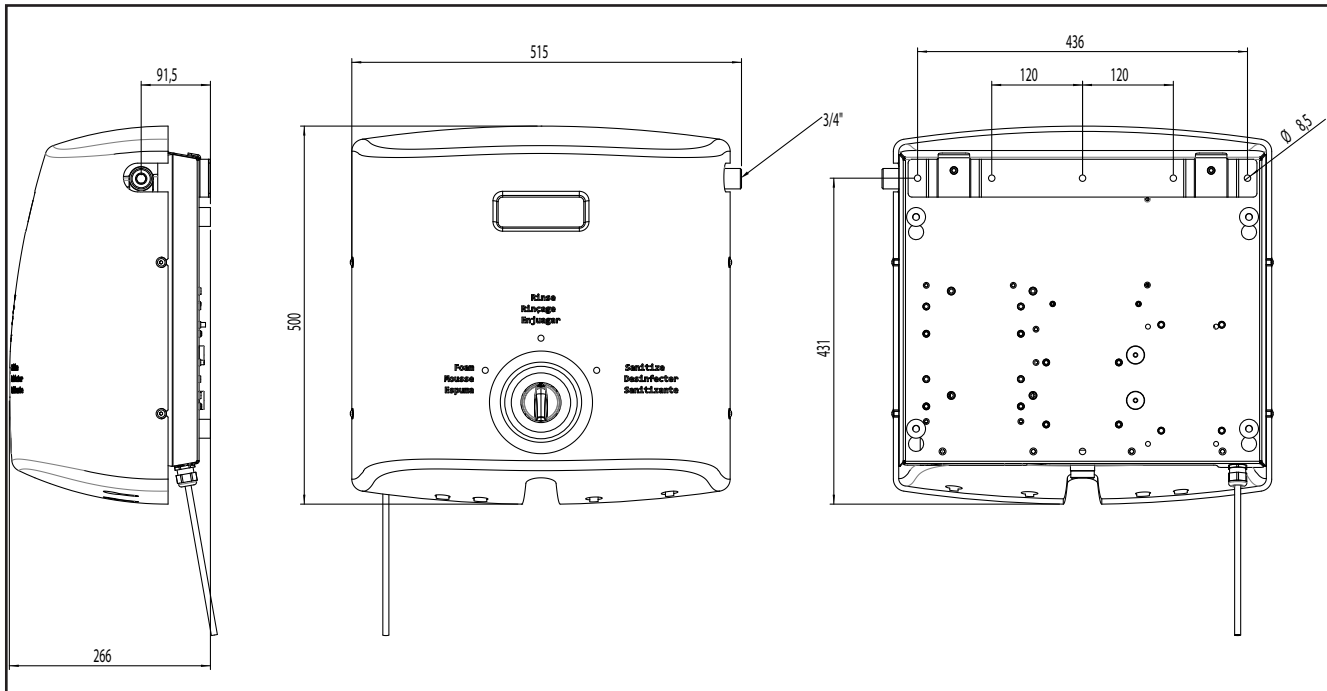

2. Pumpecurve

96806794 CM1-5 50 Hz

96935536 CM1-5 60 Hz

3. Installation

110004860A

Printed in Denmark

No.: 110003669Z 08/2019
Serial no: 104.01.000XXX

© 2014 All rights reserved
Distributor: