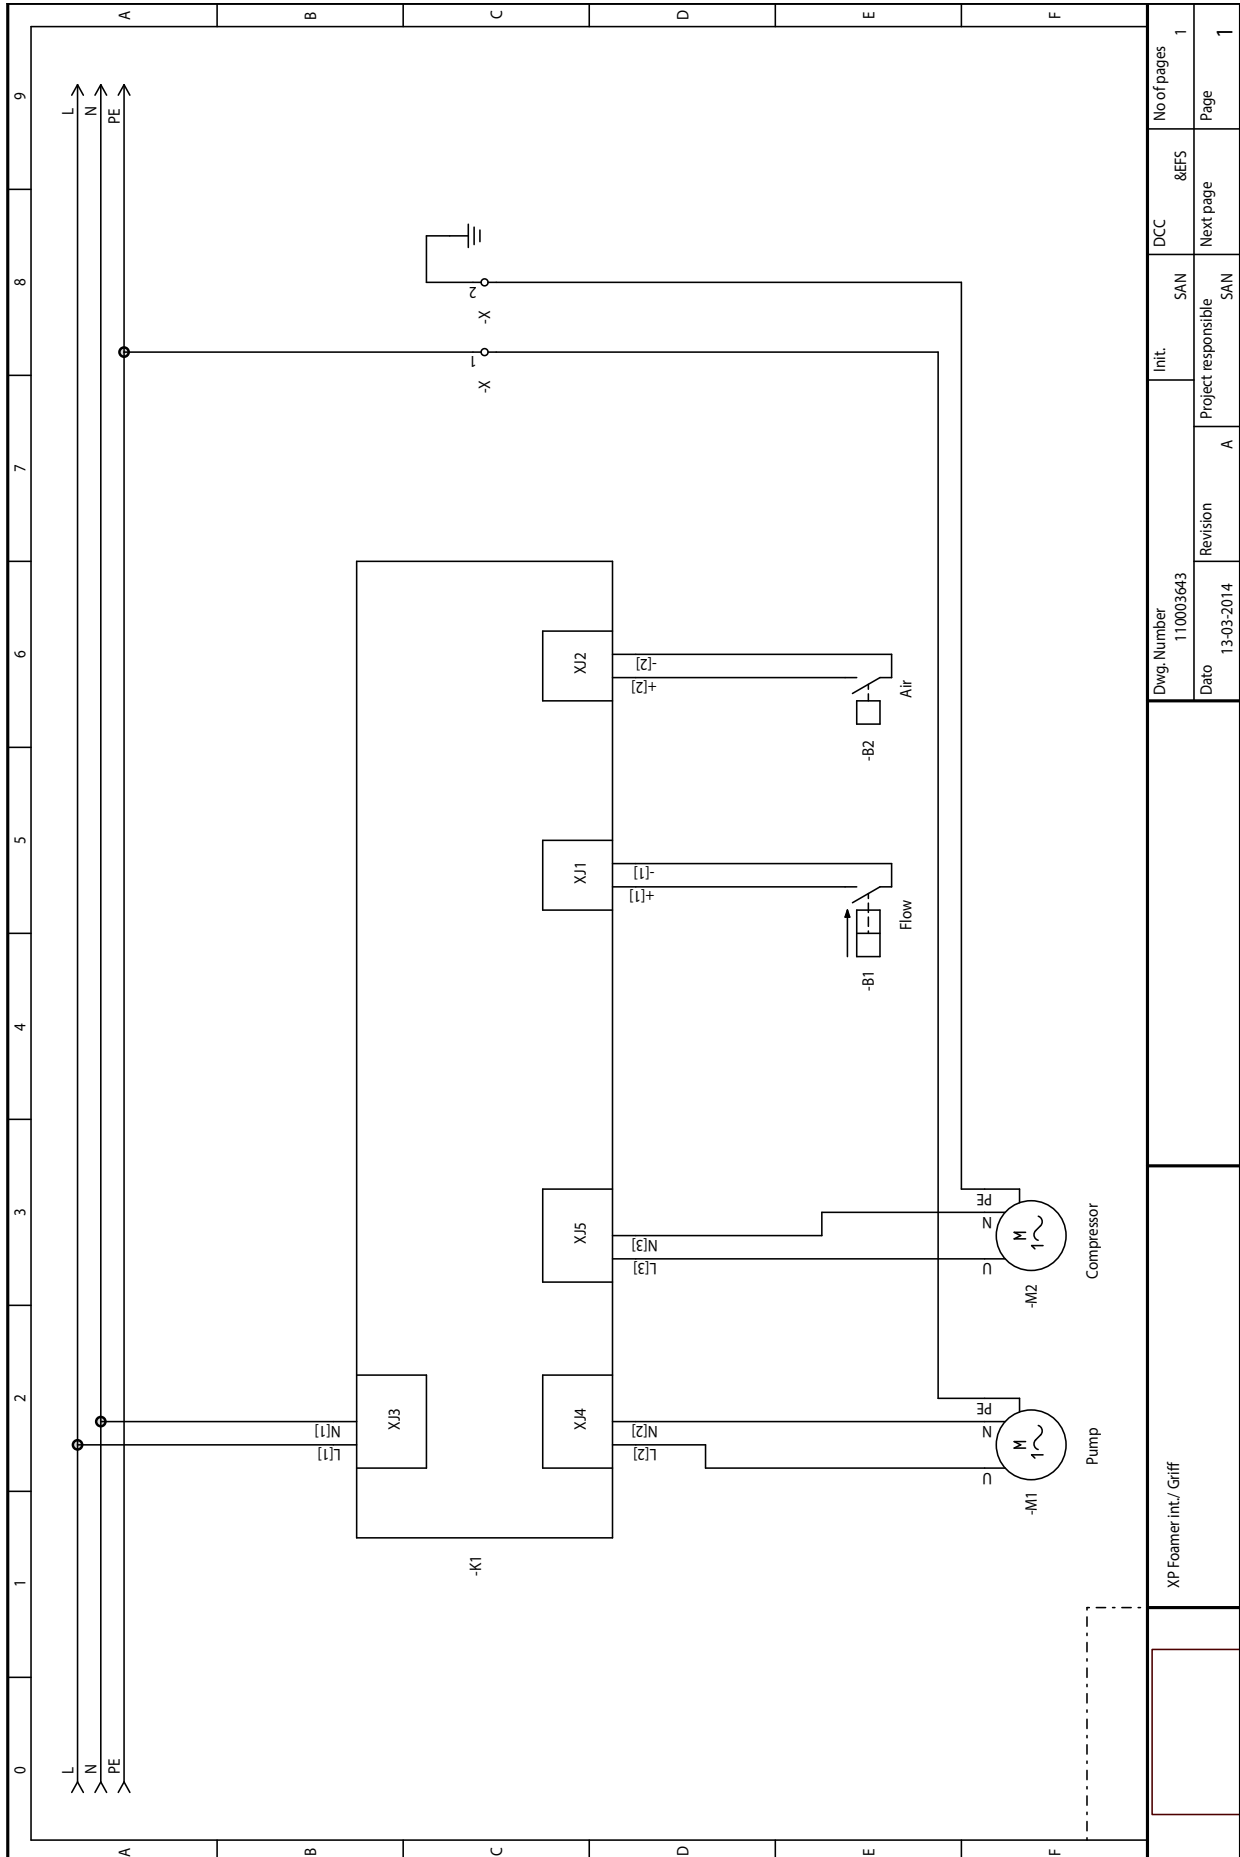

Recommended Spare parts

110003058C

!	Pos./Ref.	Nr. No.	Description Désignation Designación				
•	1	110003742	Fuse 12 A				
•	2	110003743	Fuse 0,315 A				
•	3	110003701	Controller board				
•	4	110003159	Hose Teflon				
	5	110003173	Mounting kit for the compressor				
	6	110003168	Screws for cover				
	7	110003165	Reed switch for Flow switch				
•	8	110002638	Flow switch				
	9	110003169	Screws for pump & bracket				
	10	110003170	Screws for compressor switch				
•	11	110002636	Compressor switch				
	12	110003156	Selector knob				
	13	110003688	Water inlet connection kit				
	14	110005172	SS Braided hose				
	15	110006336	Frontcover cpl.				
	16	110002760	Elbox cpl.				
	17	110003699	Compressor cpl.				
	18	110002629	Wall bracket cpl.				
	19	110003697	Pump cpl. 50 Hz				
	19	110003698	Pump cpl. 60 Hz				

110003230

!	Pos./Ref.	Nr. No.	Description Désignation Designación				
*	1	110003096	Air Check valve				
•							
*	2	110004434	Product check valve				
•							
*	3	110005516 (110002952)	O-ring kit				
	4	110002501	Selector valve axel				
*	5	110005516 (110002956)	O-ring kit				
	6	110005516 (110003172)	O-ring kit				
	7	110003156	Selector knob				
		110002633	Block cpl.				
	8	110003205	Mounting kit for cart				
	9	110003204	Mounting kit for unit on cart				
	10	110003197	Mounting kit productholder				
	11	110003207	Mounting kit for caster				
	12	110003206	Mounting kit for wheels				
	13	110003177	Castor cpl.				
	14	110003176	Back wheel cpl.				
	15	110002985	Coupler				
	16	110004658	Bracket for nozzles and cables				
	17	110005516 (0635021)	O-ring kit				
	18	110005516 (110002955)	O-ring kit				
	19	110002392	Flexible pressure piece				
	20	110005516 (110002961)	O-ring kit				
	21	110004219	Injector kit				

2. Pumpecurve

96806794 CM1-5 50 Hz

96935536 CM1-5 60 Hz

3. Installation

110004860A

Printed in Denmark

No.: 110003669Z 08/2019
Serial no: 104.01.000XXX

© 2014 All rights reserved
Distributor: